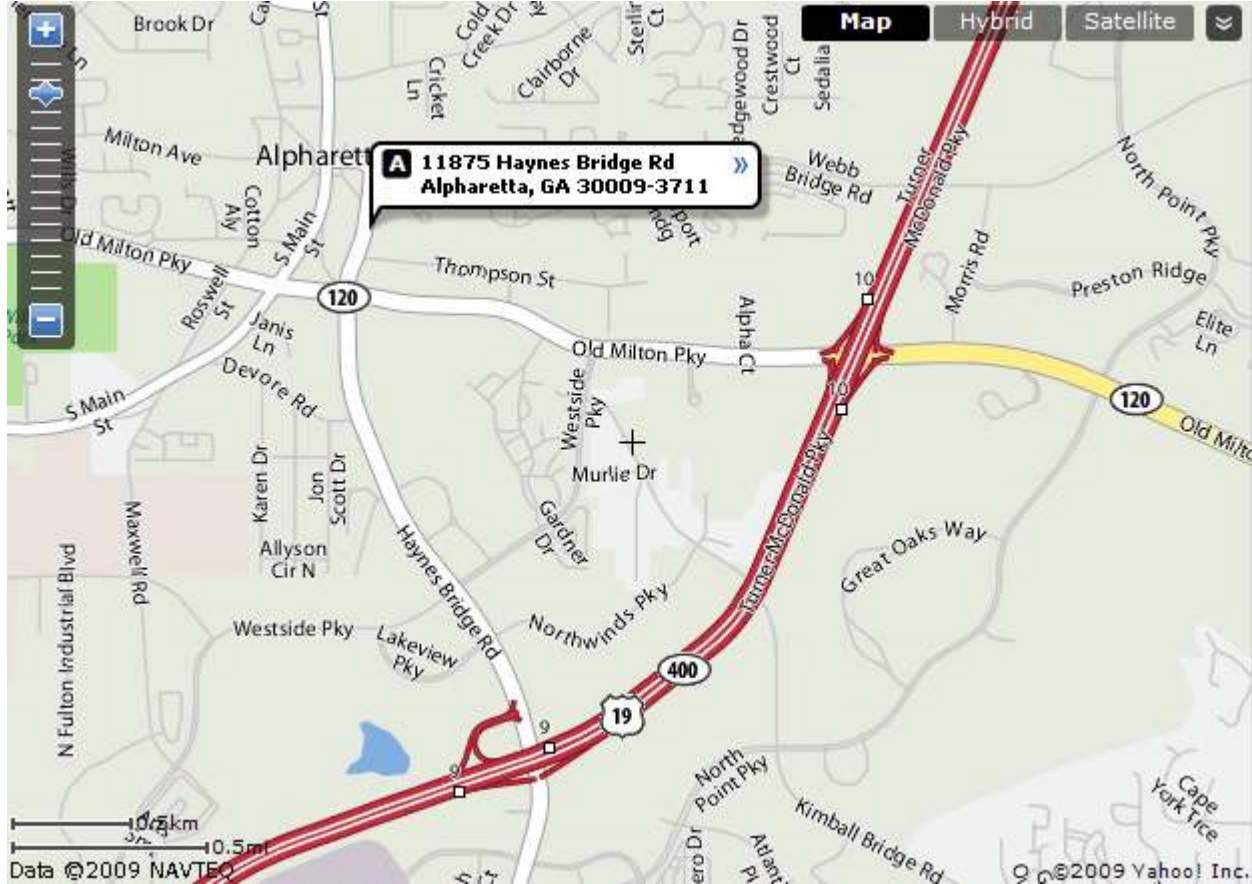

Shafritz & Dean, LLC – Alpharetta Office

11875 Haynes Bridge Road, Alpharetta, Georgia 30009

Phone: (678) 393-2140 FAX: (678) 393-2145

Directions

Our office is located at 11875 Haynes Bridge Road, approx. 1.5 miles North/West of GA 400.

FROM GA 400 North Bound:

1. Take **GA 400-N** to **Exit #9/Haynes Bridge Rd/Alpharetta**;
2. Turn **L** (North/West) on **Haynes Bridge Road**;
3. Go **1.5 miles North/West** on **Haynes Bridge Road**;
4. After crossing **Old Milton Parkway**, our office will be the third (3rd) building on the Right.

FROM GA 400 South Bound:

1. Take **GA 400-N** to **Exit #10/Old Milton Pkwy/Alpharetta**;
2. Go **R** (West) on **Old Milton Pkwy (GA-120W)**, and go **1.5 miles**;
3. Turn **R** on **Haynes Bridge Rd.**;
4. Go **0.2 miles North/West** on **Haynes Bridge Road**;
5. Our office is the third (3rd) building on the Right after turning on Haynes Bridge Road.