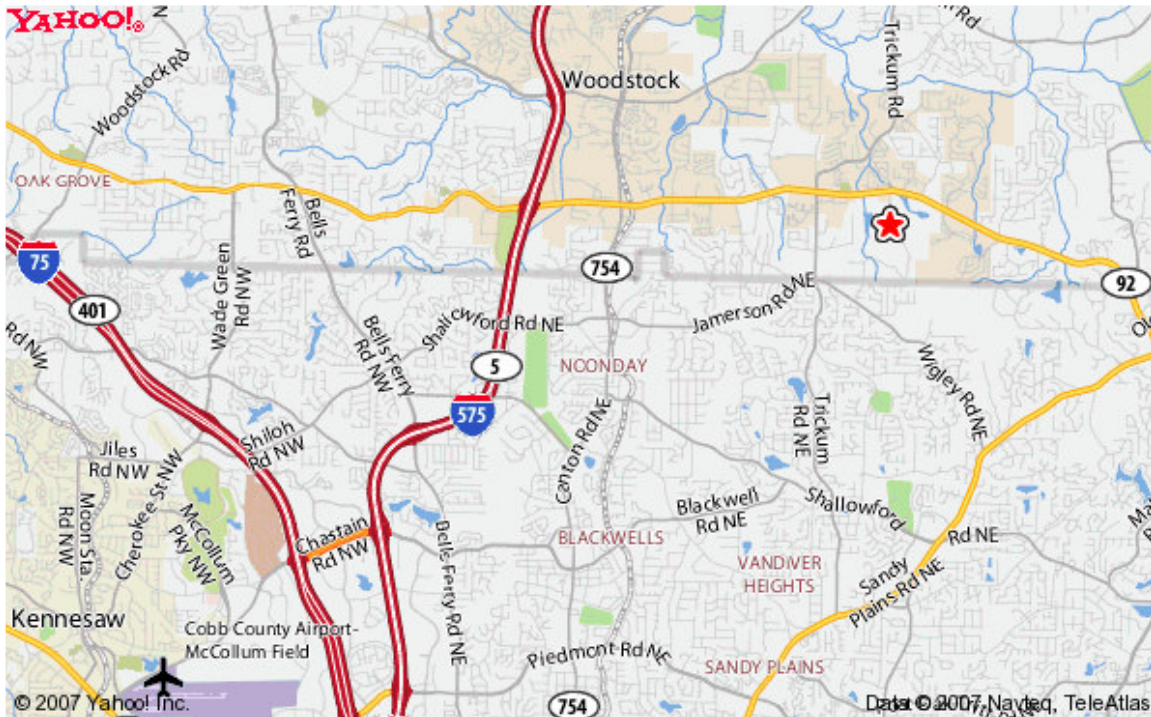

Shafritz & Dean, LLC – Woodstock Office

3217 South Cherokee Lane, Suite #730, Woodstock, Georgia 30188

Phone: (678) 267-1702 FAX: (678) 919-1023

Directions

Our office is in the Weatherstone Office Condominiums, just south of GA Highway 92:

1. Take **I-75 North** to **I-575 North**;
2. Go **6.7 miles North** on I-575;
3. Take **Exit #7/Woodstock/GA Hwy 92**, and go **R (East)** on GA Highway 92;
4. Go **3.7 miles East** on GA Highway 92;
5. Turn **R** at traffic light onto **South Cherokee Lane**;
6. Turn **R** into **Weatherstone Office Condominiums**;
7. **Lake & Shafritz, LLC- Woodstock Office** is located in **Suite #730**.